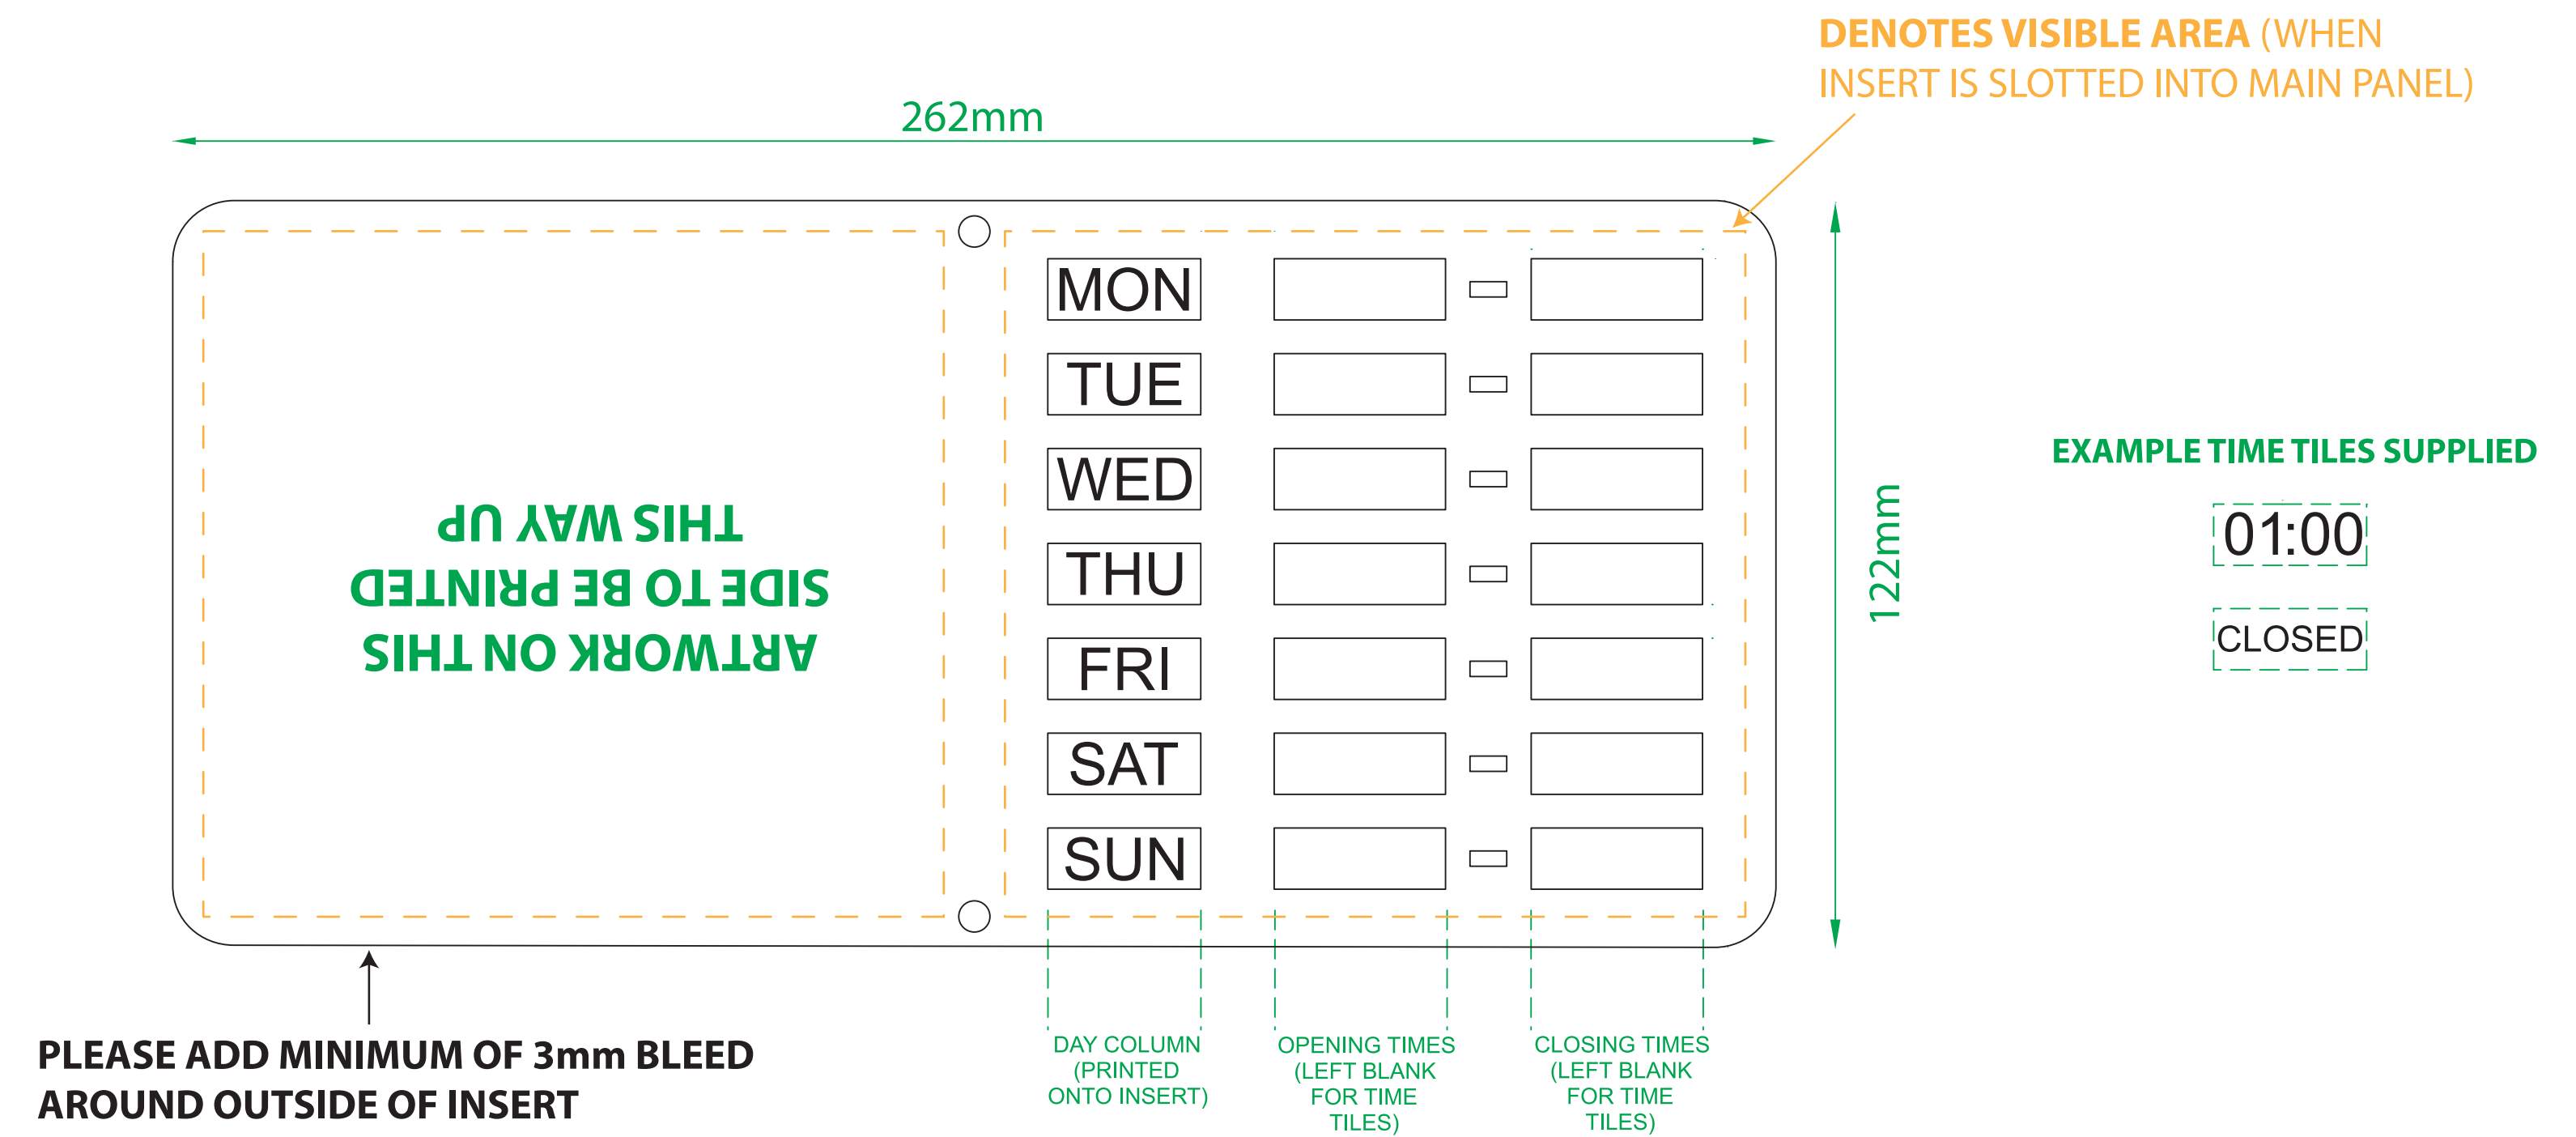

PREMIUM OPEN/CLOSED SIGN TEMPLATE

FRONT PANEL

INSERT (FRONT)

BACK PANEL

INSERT (BACK)

SLIDER INSERT (FRONT)

SLIDER INSERT (BACK)