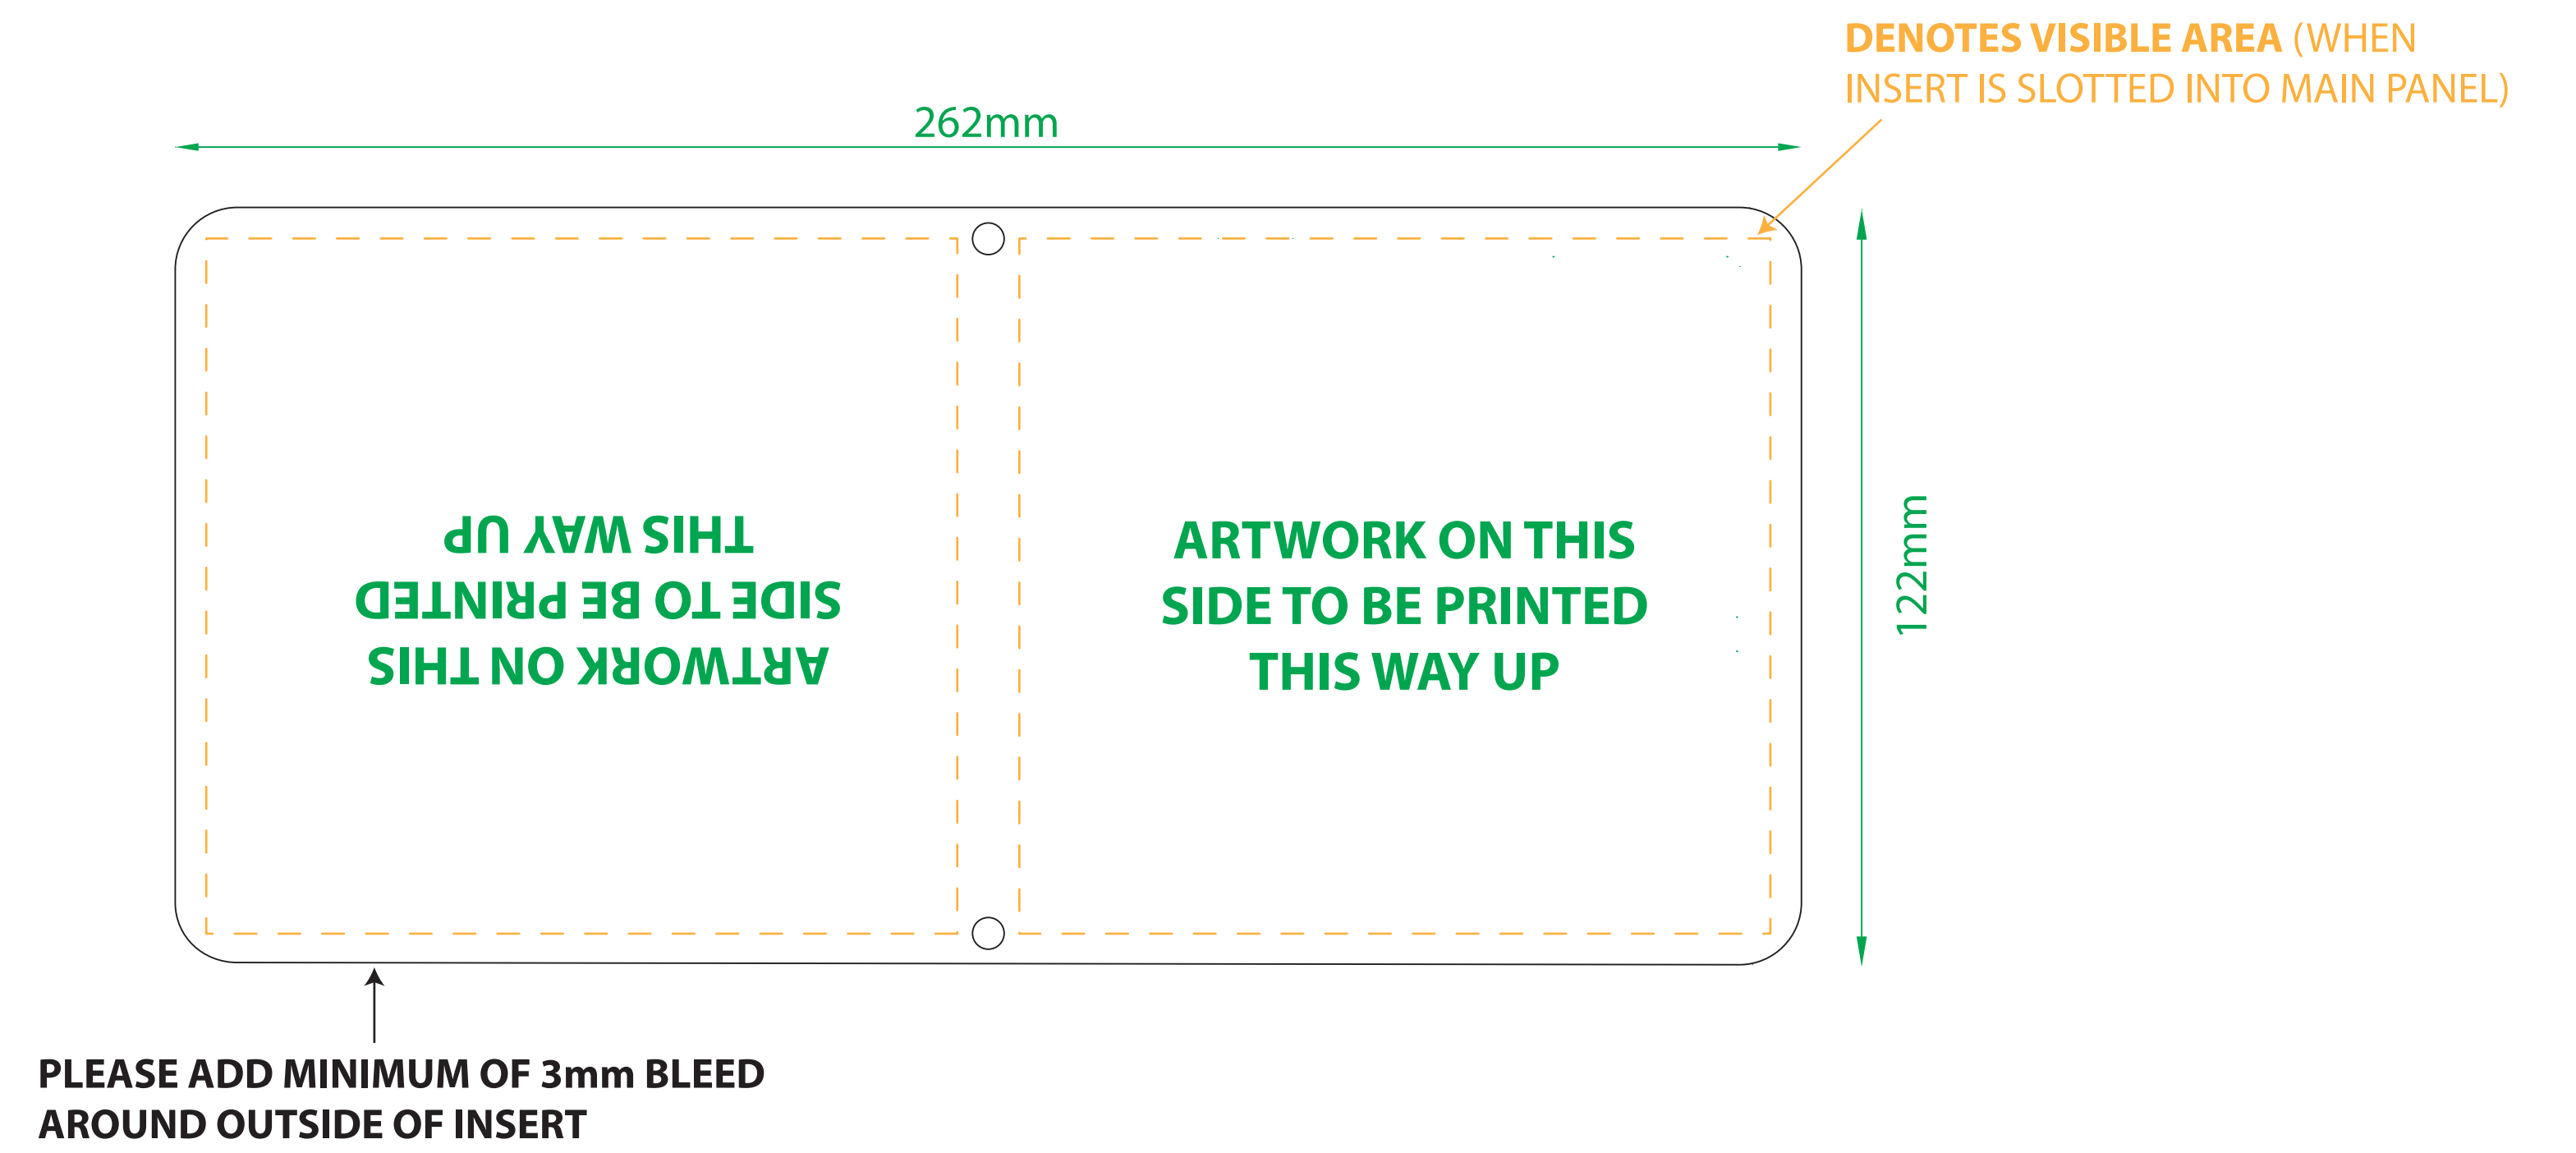

PREMIUM OPEN/CLOSED SIGN TEMPLATE

FRONT PANEL

INSERT (FRONT)

BACK PANEL

INSERT (BACK)

SLIDER INSERT (FRONT)

SLIDER INSERT (BACK)