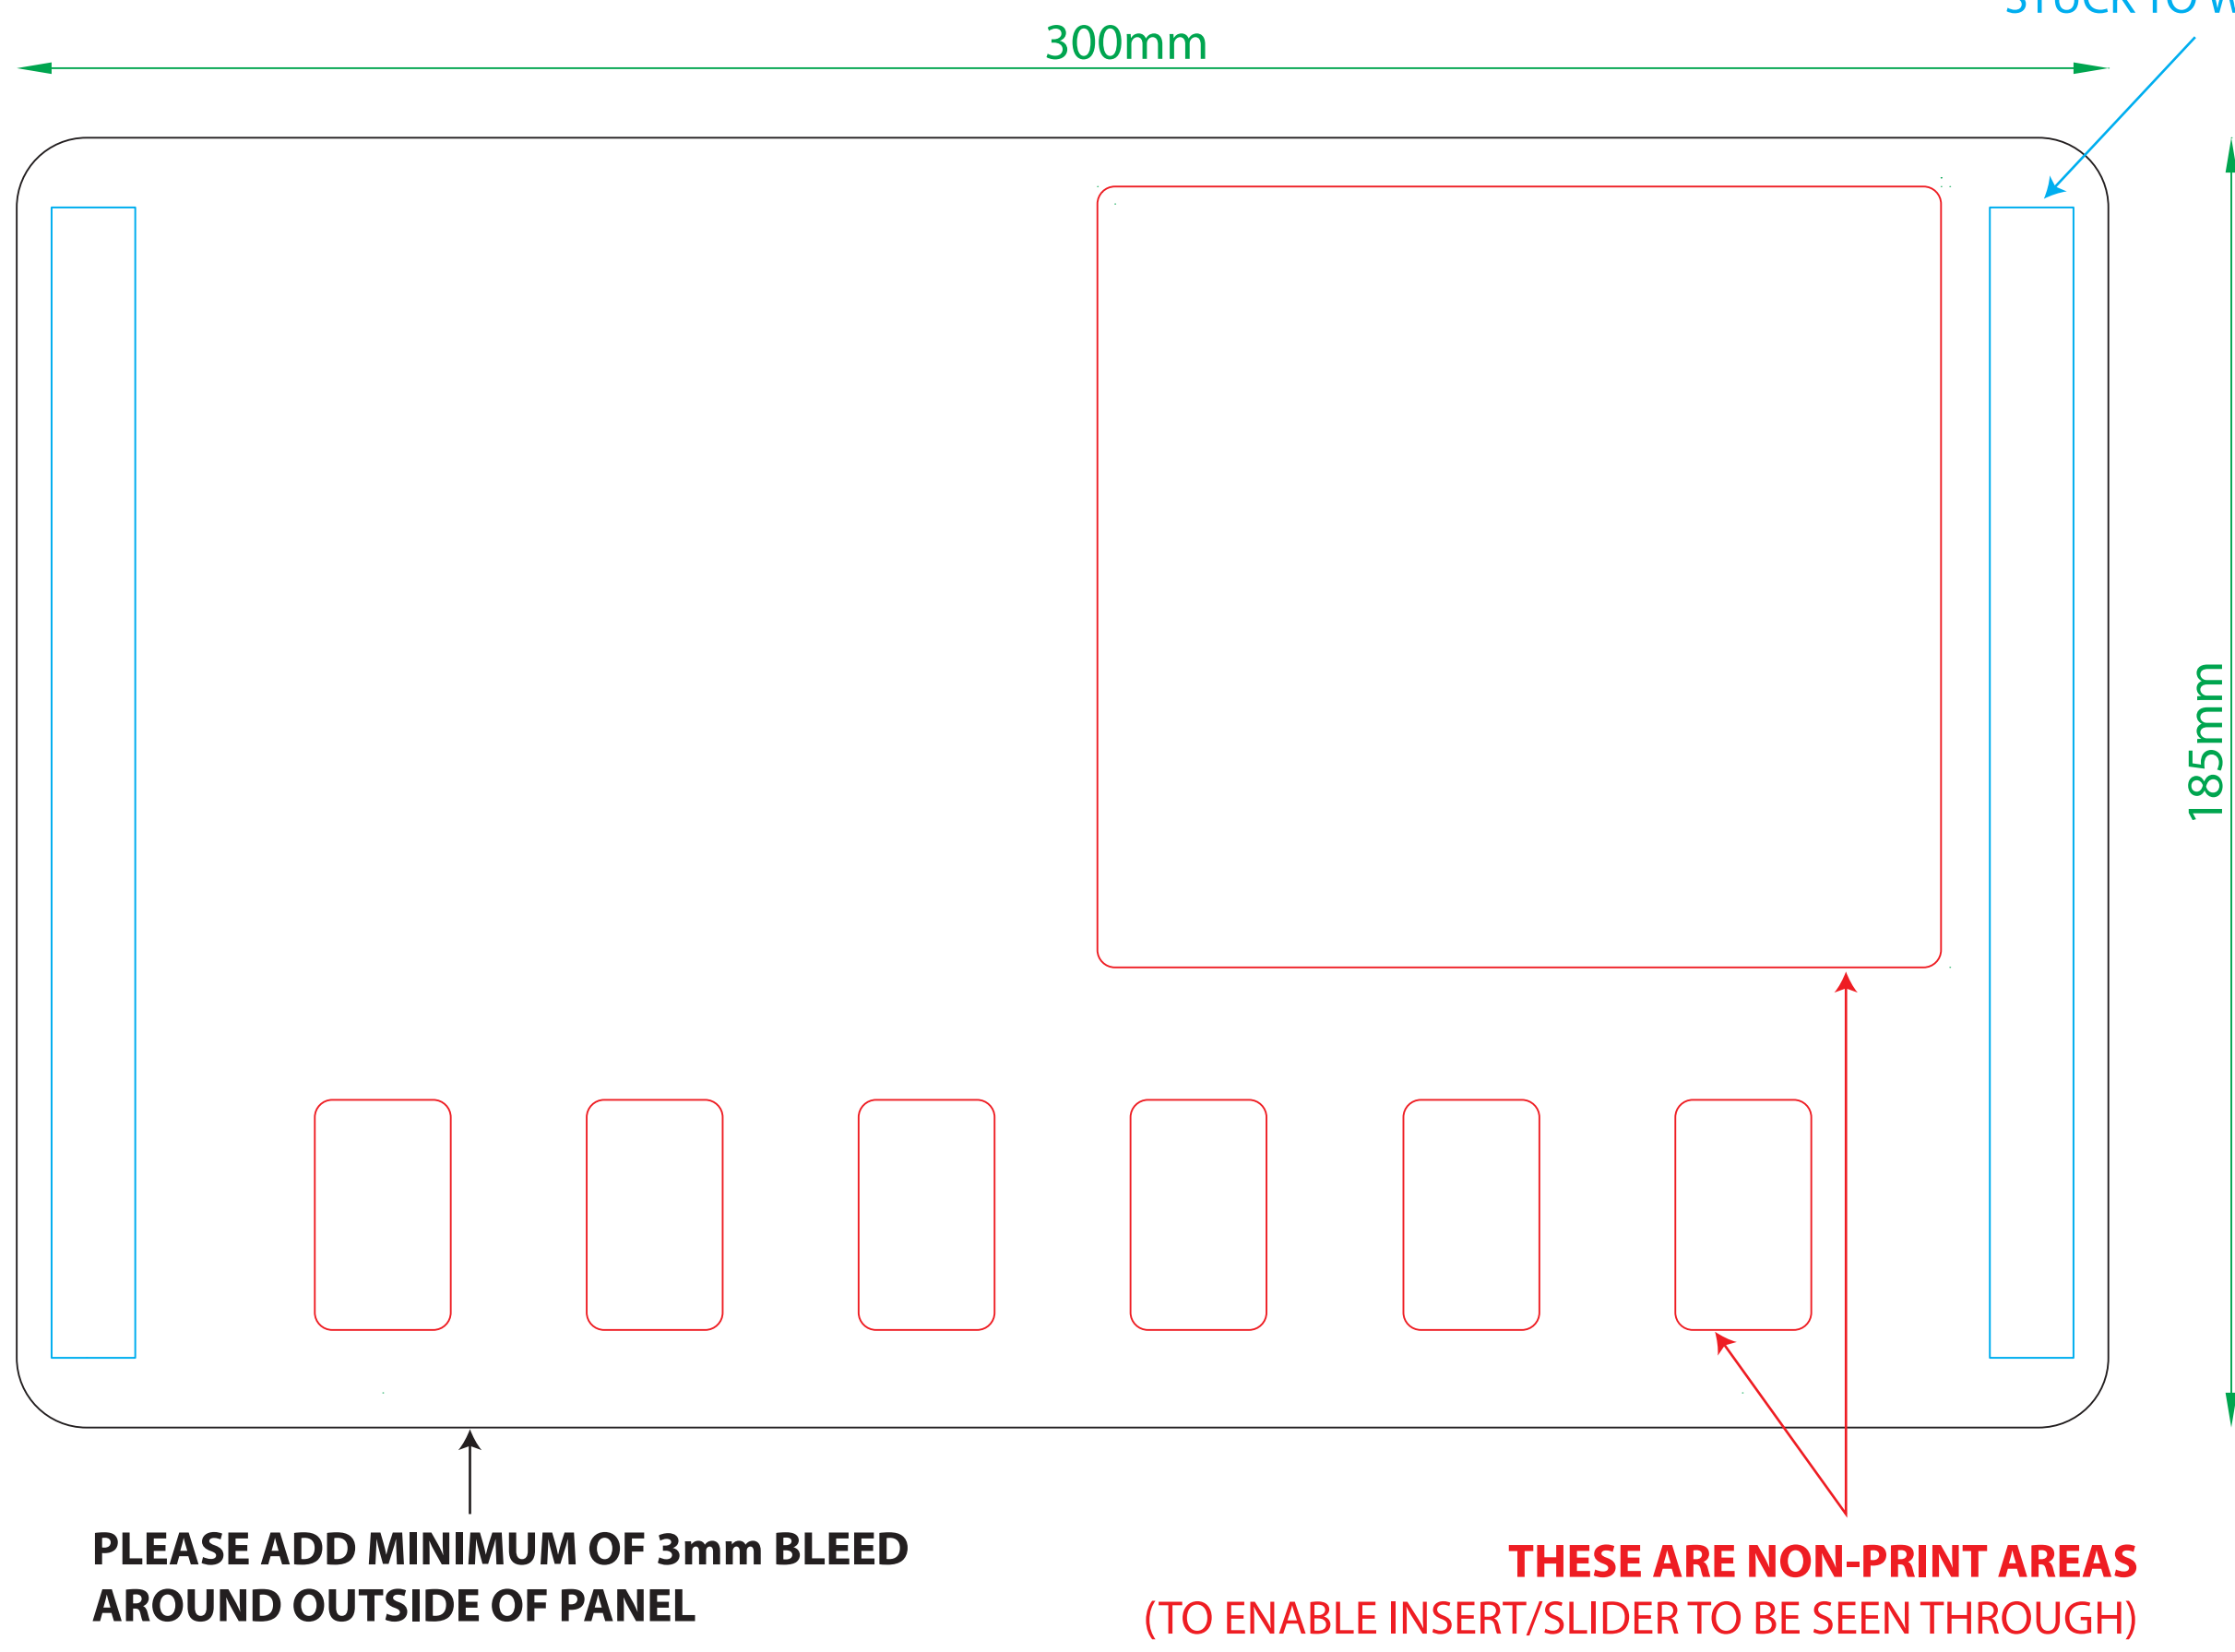

PREMIUM OPEN/CLOSED SIGN TEMPLATE

FRONT PANEL

INSERT (FRONT)

BACK PANEL

INSERT (BACK)

SLIDER INSERT (FRONT)

SLIDER INSERT (BACK)