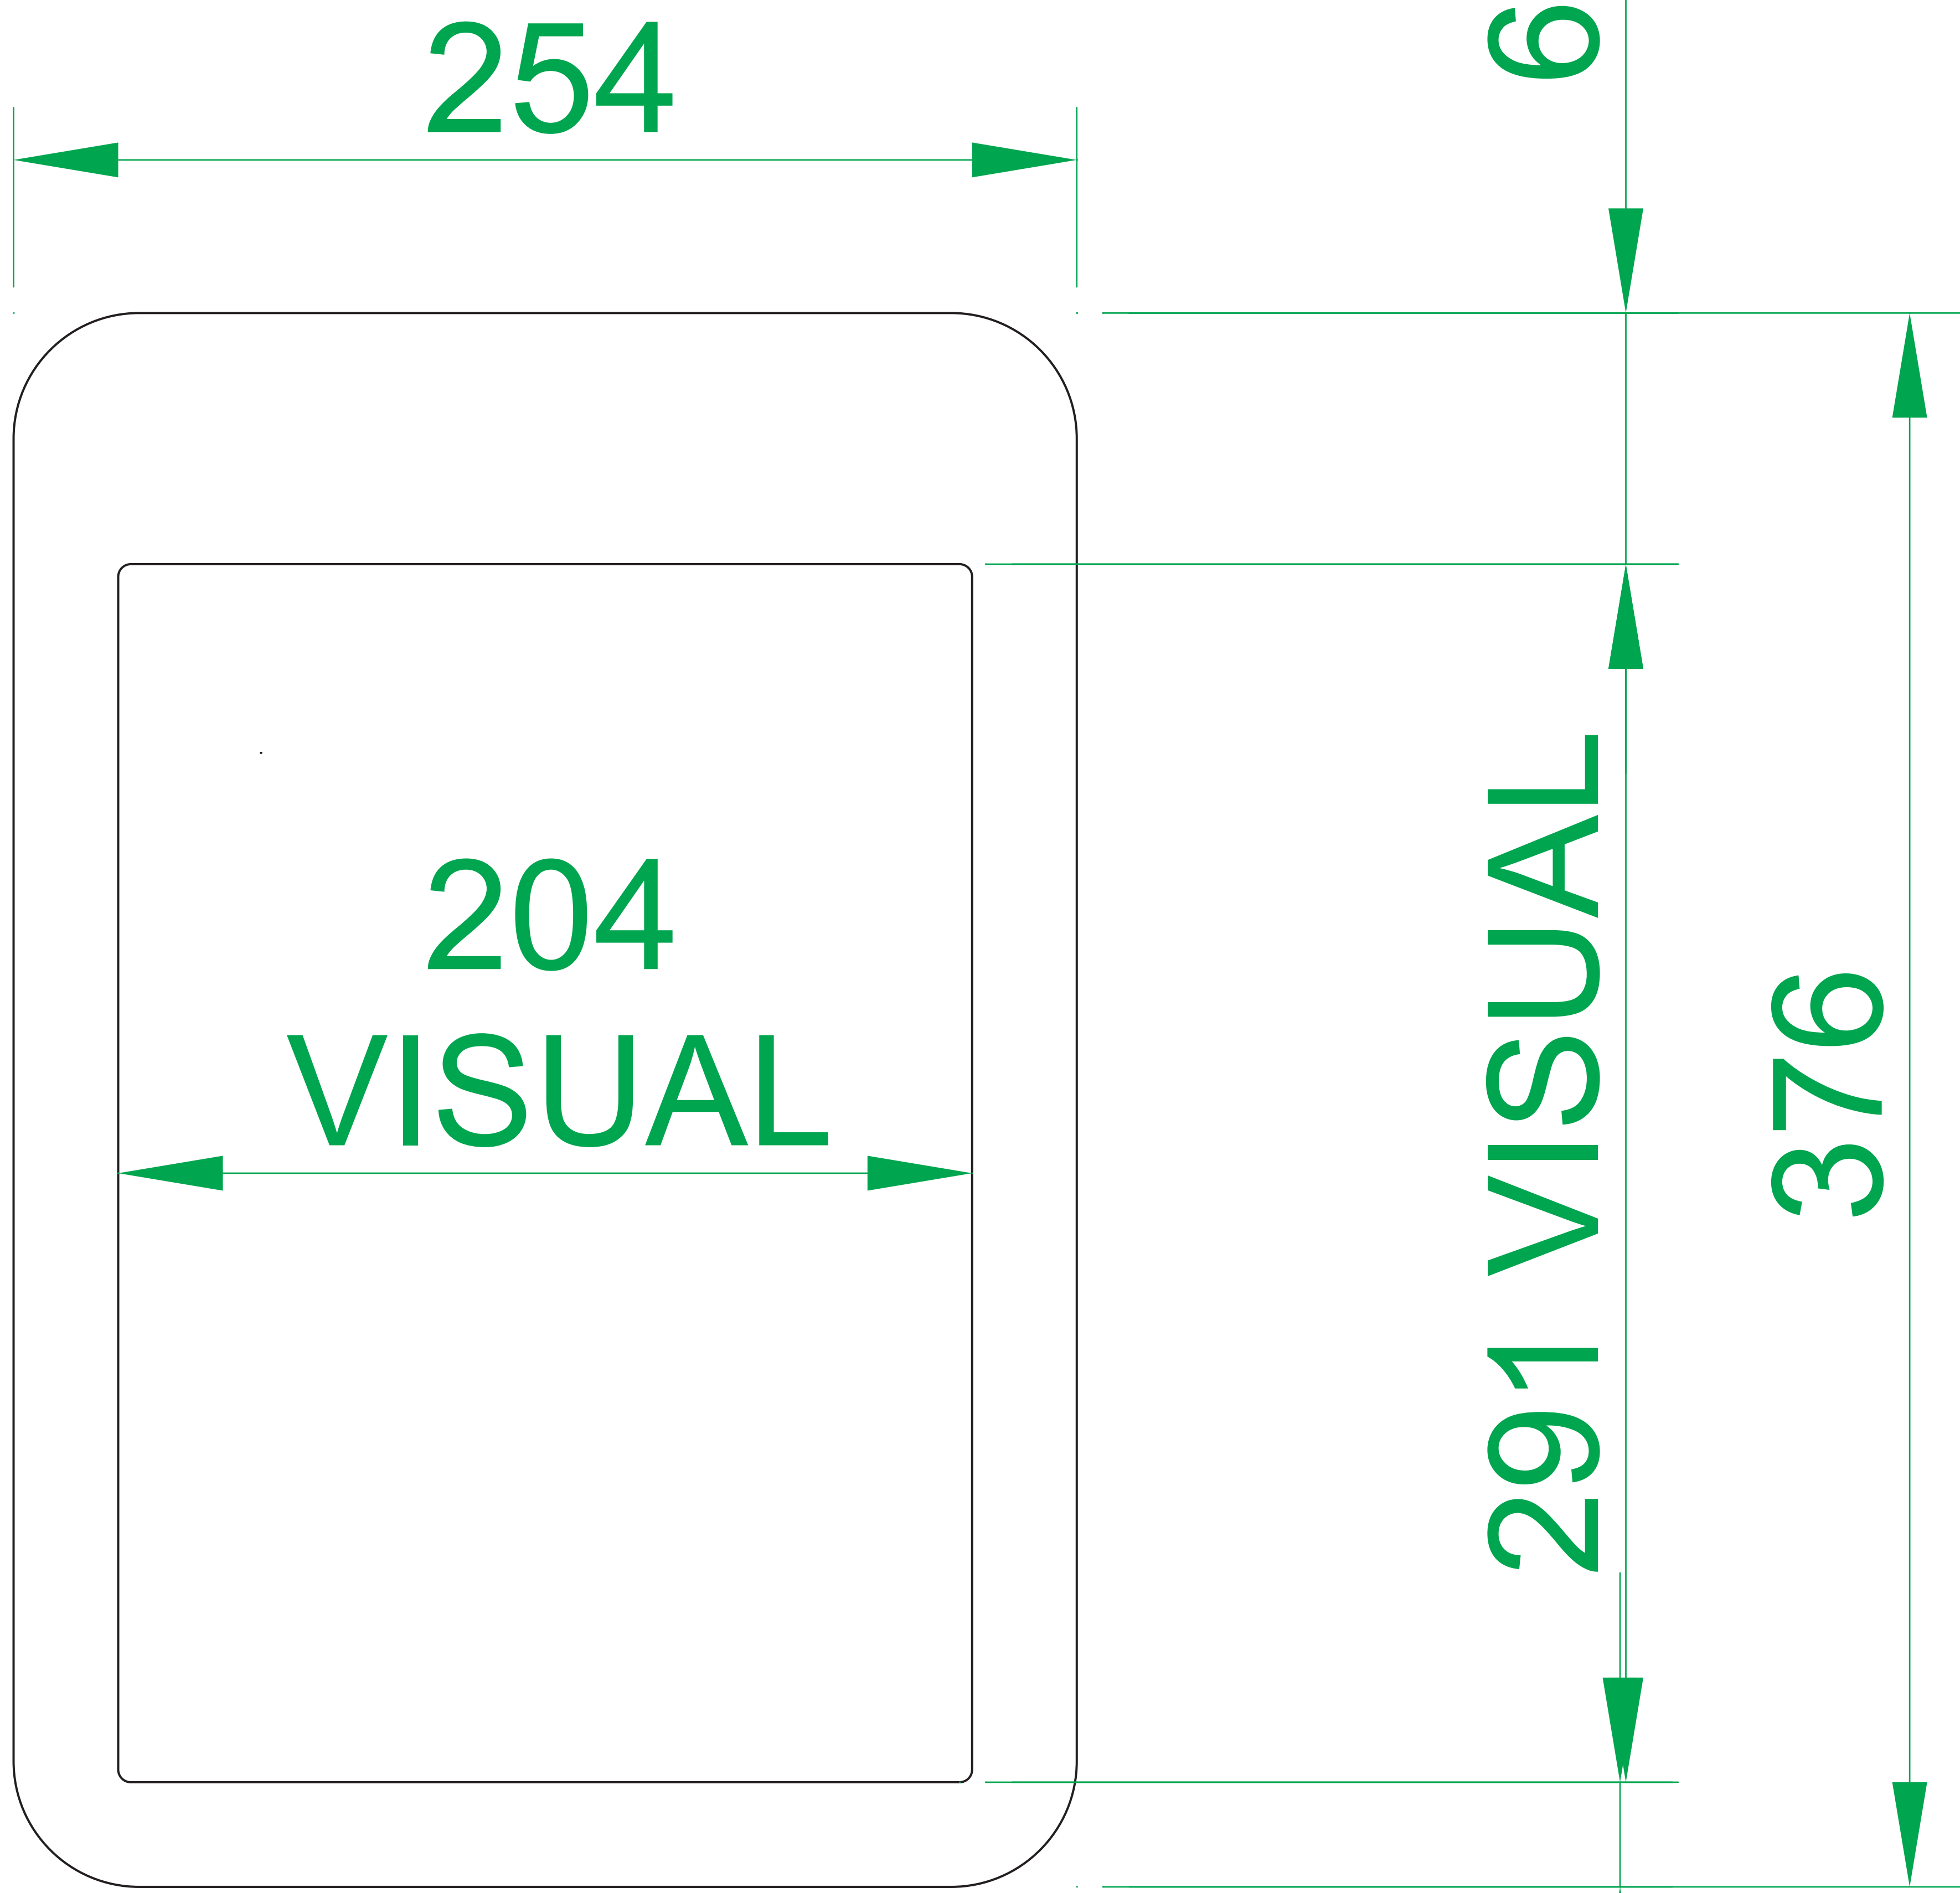

HEADLINER FOR A4 POSTER (210 X 297mm)

* PLEASE APPLY A MINIMUM OF
3mm BLEED AROUND OUTER BORDER
AND 1mm AROUND INNER BORDER