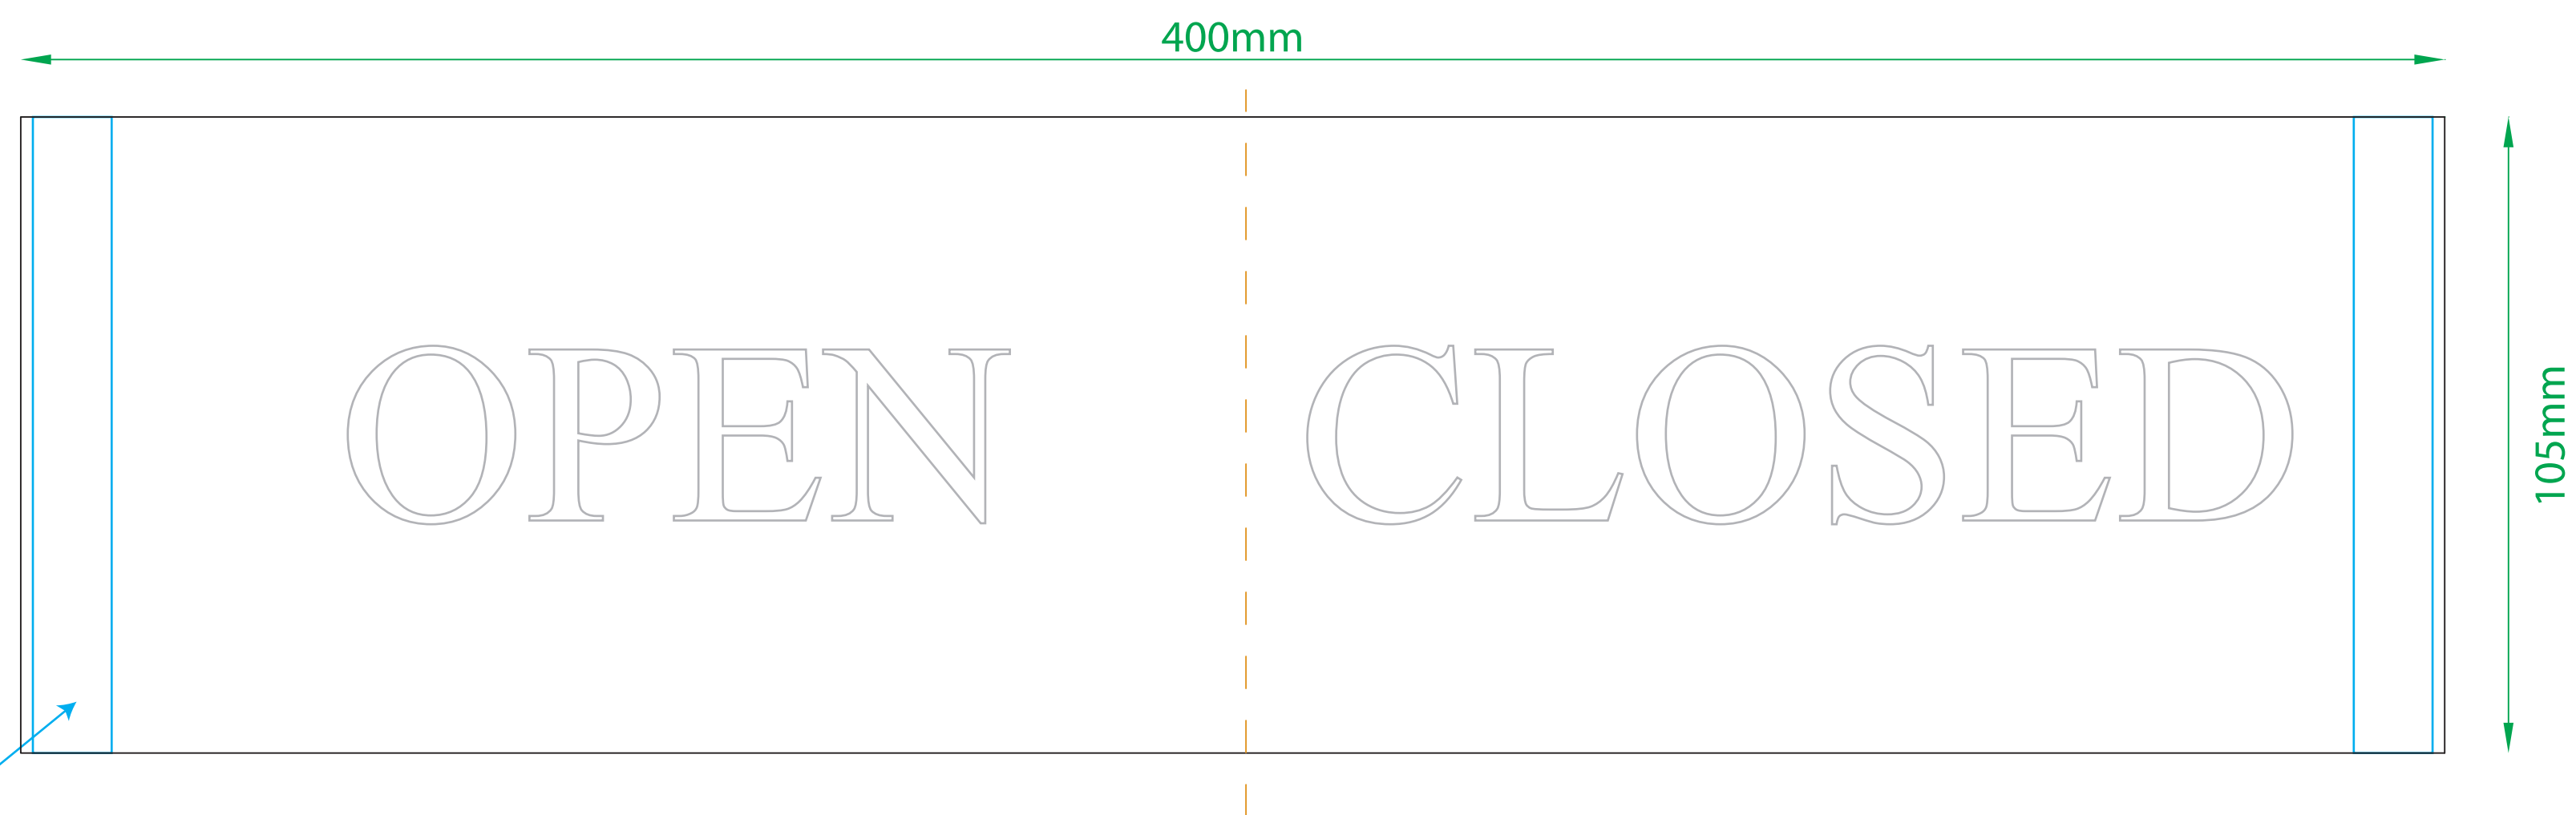

# 'SLIDER' OPEN/CLOSED SIGN TEMPLATE

## MAIN PANEL - FRONT

DENOTES POSITIONING OF OPAQUE TAPE (TO ENABLE SIGN TO BE STUCK TO WINDOW)

## MAIN PANEL - BACK

## SLIDER PANEL