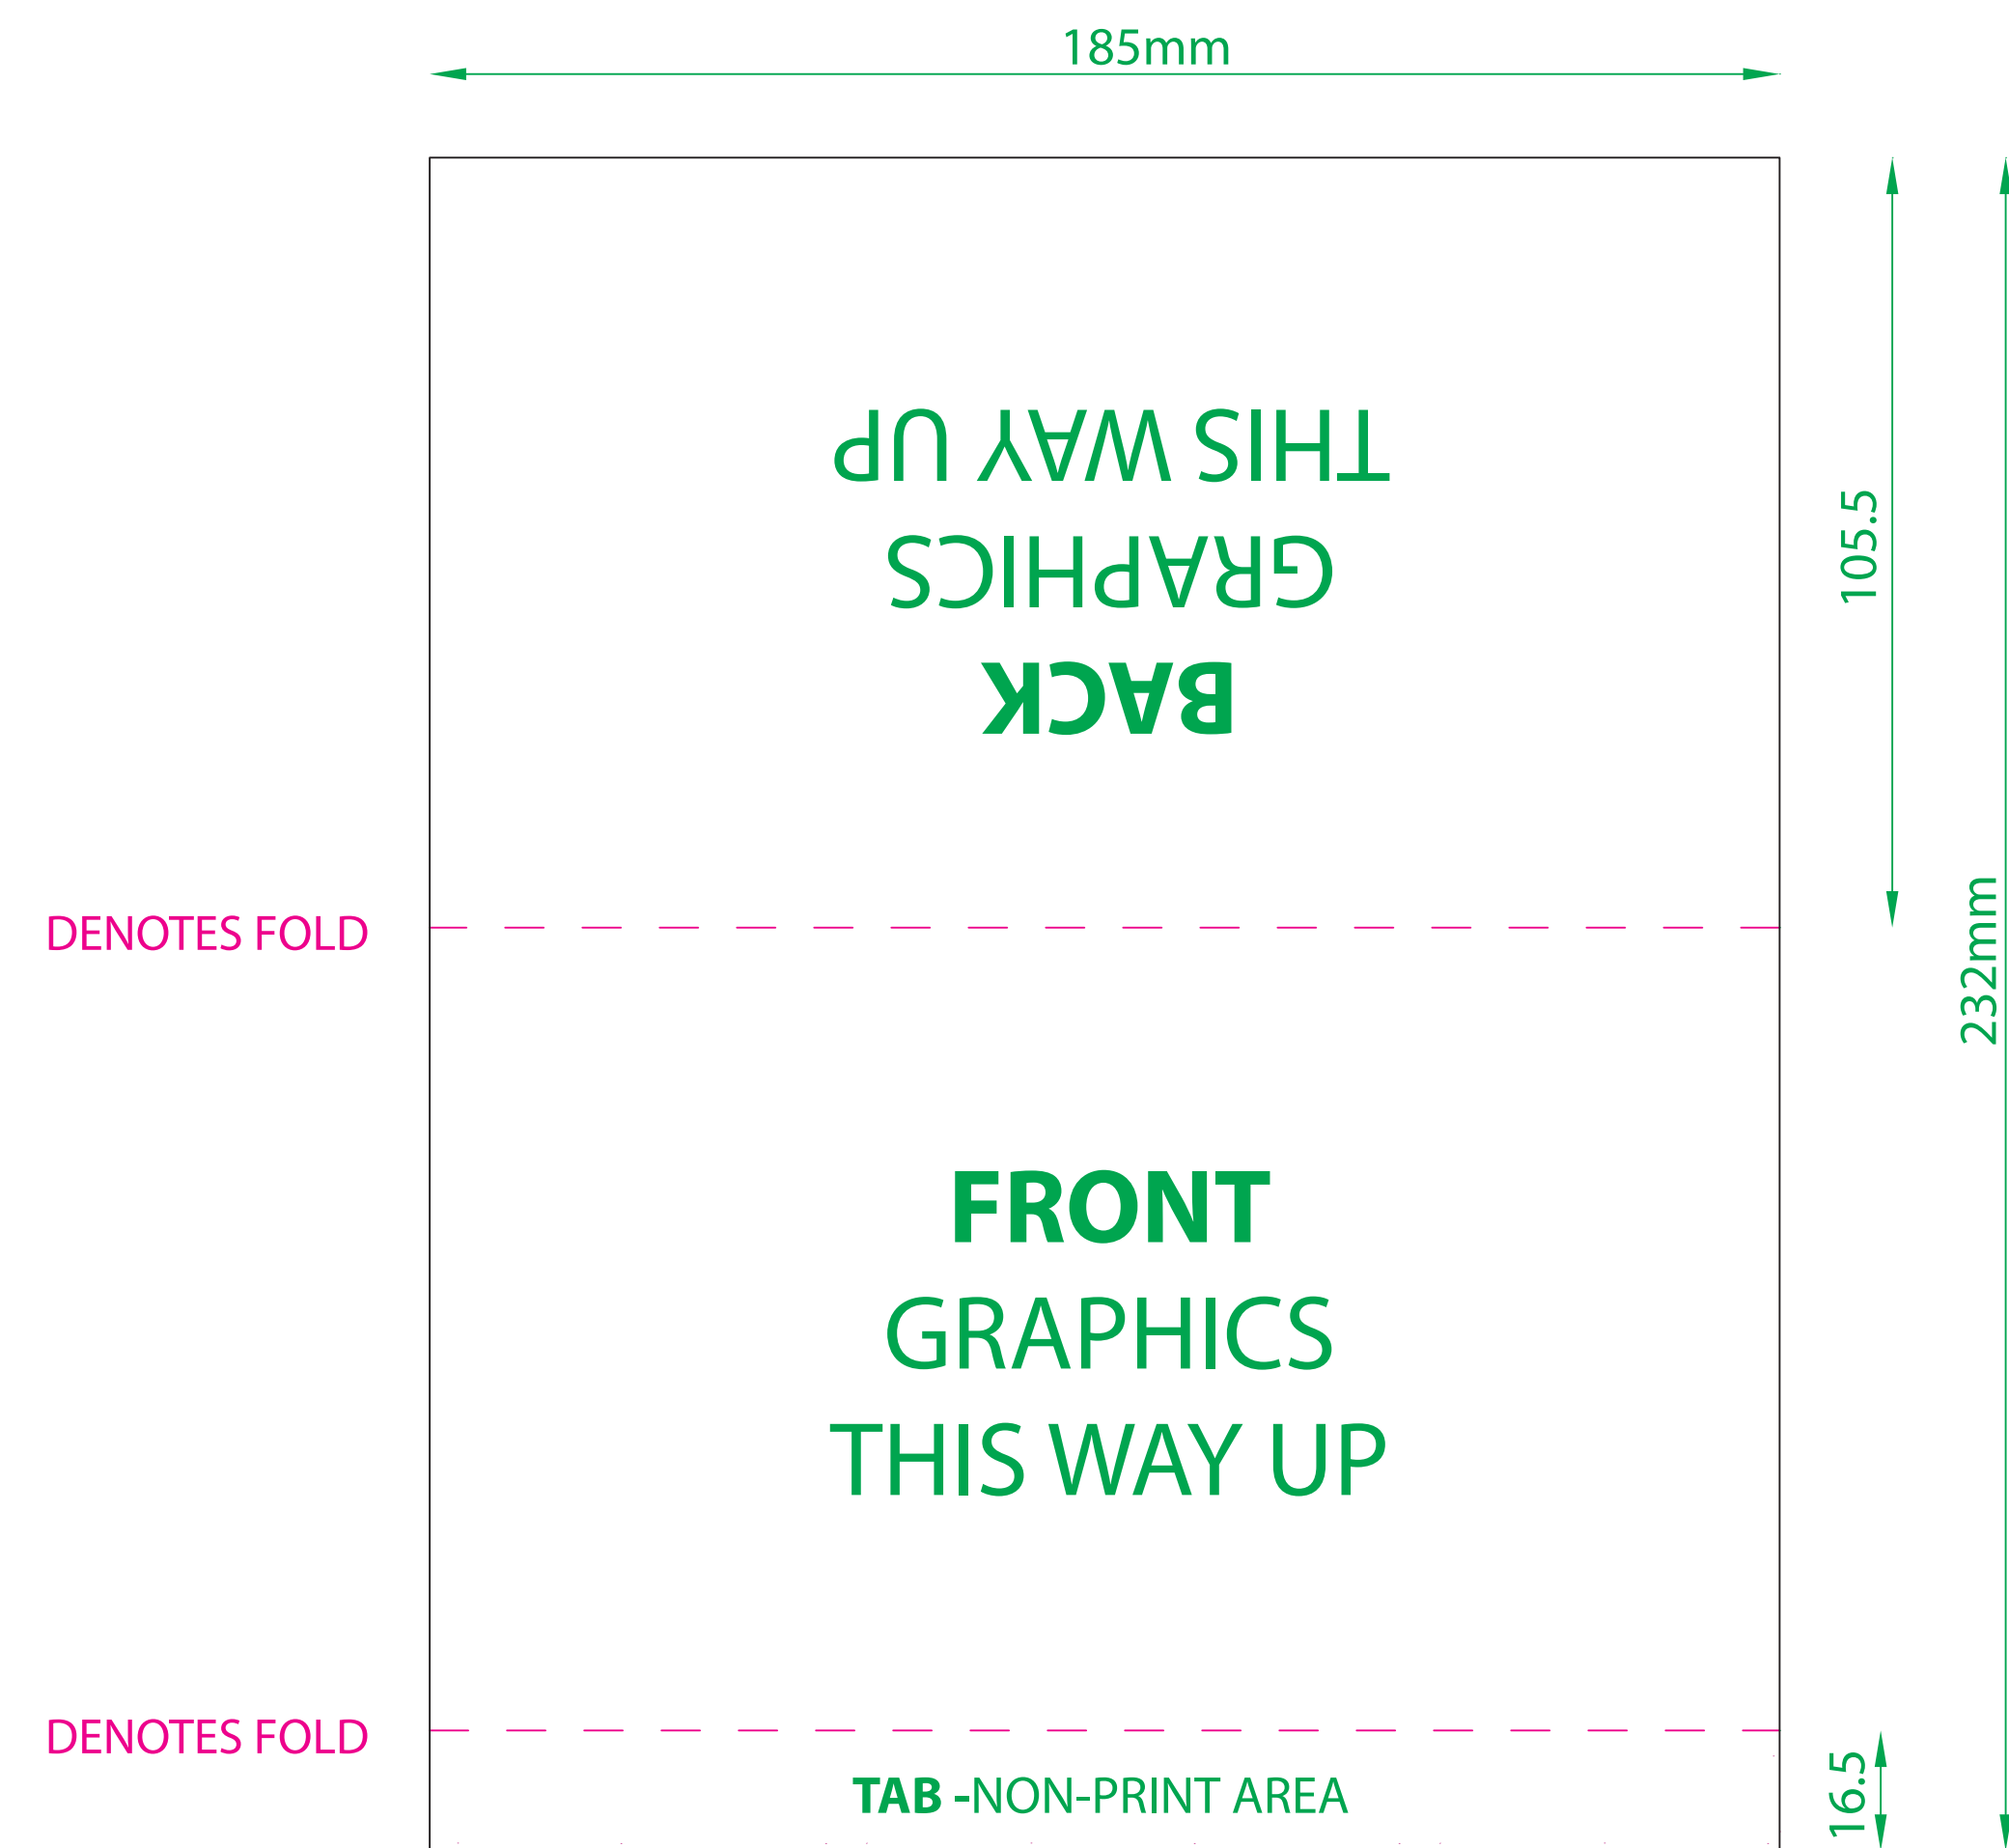

# 'SLIDER' OPEN/CLOSED SIGN TEMPLATE

## MAIN PANEL - FRONT

DENOTES POSITIONING OF OPAQUE TAPE (TO ENABLE SIGN TO BE STUCK TO WINDOW)

## MAIN PANEL - BACK

## SLIDER PANEL